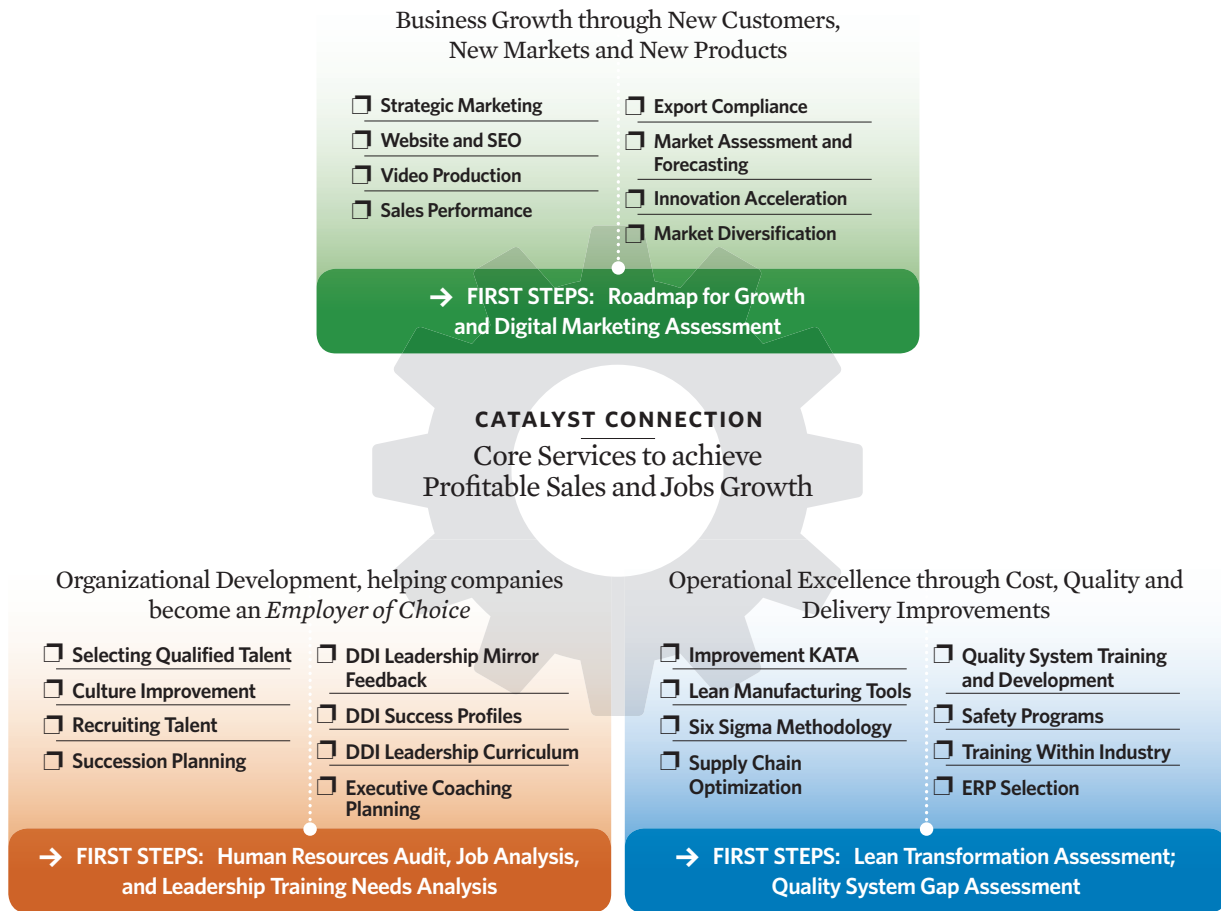

Strategic Partnership Services

Catalyst Connection’s strategic services help manufacturing companies in southwestern Pennsylvania accelerate their growth and improve productivity.

SUPPORTING SERVICES

that make resources available to use on core business development activities

Access to Capital
Financing and Grants

Skilled Worker Pipeline
Explore the New Manufacturing

Business Cost Reduction Programs
Cut Expenses and Taxes

Strategic Partnership Services

Catalyst Connection is a private not-for-profit organization headquartered in Pittsburgh, Pennsylvania. We provide consulting and training services to small manufacturers in southwestern Pennsylvania, accelerating revenue growth and improving productivity. Through active collaboration with our clients and the manufacturing community at large, we contribute to the growth, vibrancy, and ongoing robustness of manufacturing in our region.