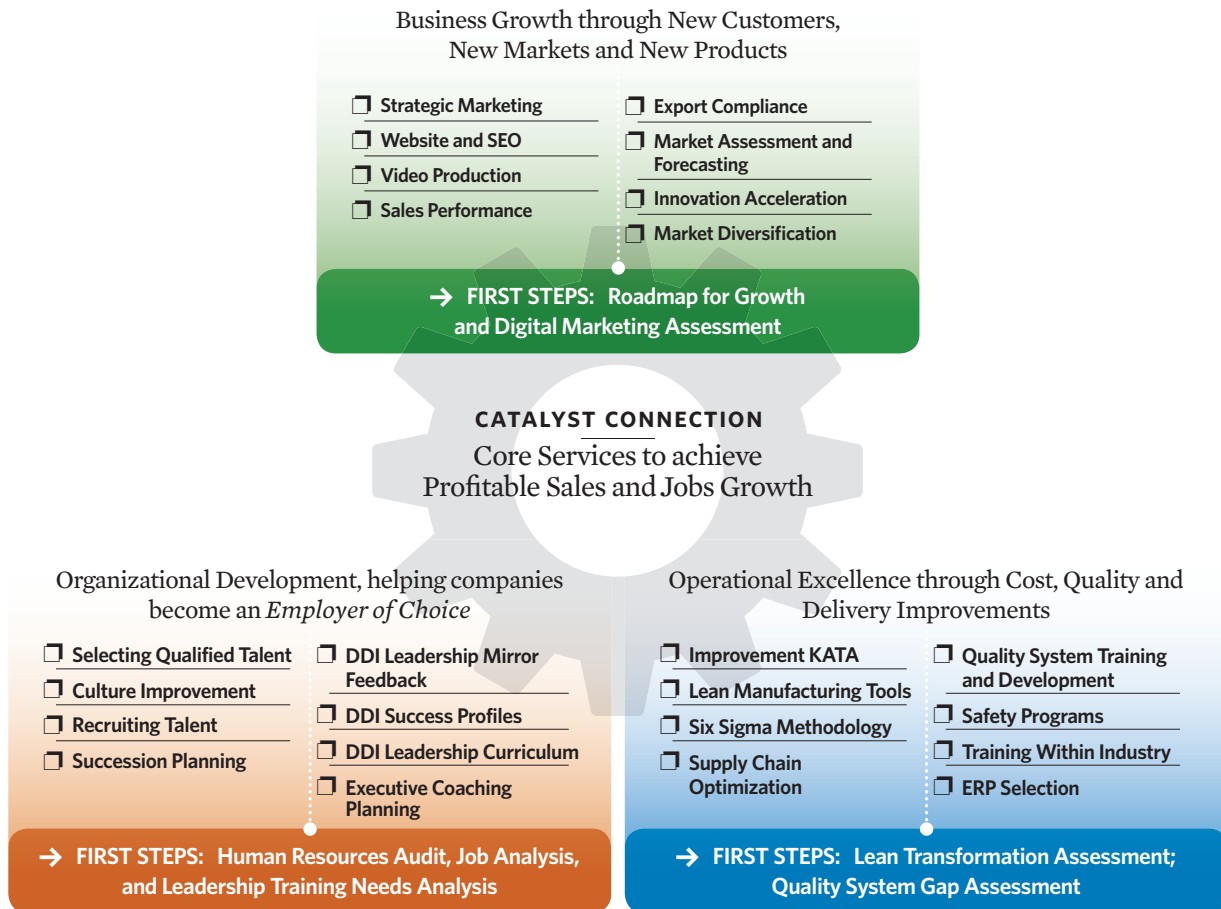

# Strategic Partnership Services

Catalyst Connection's strategic services help manufacturing companies in southwestern Pennsylvania accelerate their growth and improve productivity.

## SUPPORTING SERVICES

that make resources available to use on core business development activities

- Access to Capital  
Financing and Grants
- Skilled Worker Pipeline  
Explore the New Manufacturing
- Business Cost Reduction Programs  
Cut Expenses and Taxes

## Strategic Partnership Services

Catalyst Connection is a private not-for-profit organization headquartered in Pittsburgh, Pennsylvania. We provide consulting and training services to small manufacturers in southwestern Pennsylvania, accelerating revenue growth and improving productivity. Through active collaboration with our clients and the manufacturing community at large, we contribute to the growth, vibrancy, and ongoing robustness of manufacturing in our region.